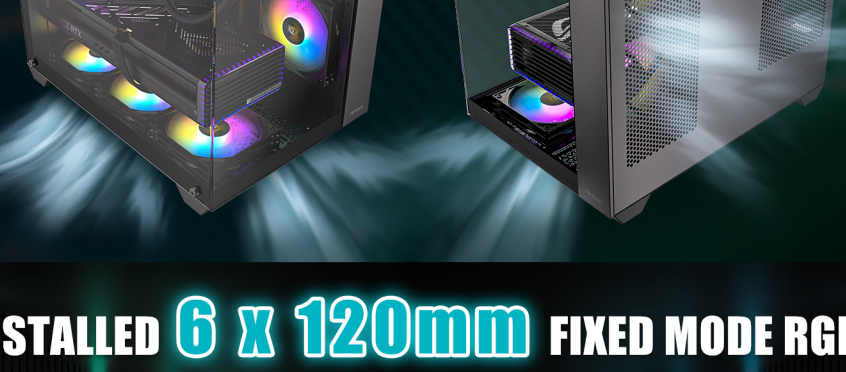

PRE-INSTALLED 6 x 120mm FIXED MODE RGB FANS

Daisy-chained to PSU.

FAN INSTALLATION

PSU

REAR

1 x 120mm fixed mode RGB fan

BOTTOM

3 x 120mm fixed mode RGB REVERSE fans

SIDE

2 x 120mm fixed mode RGB REVERSE fans