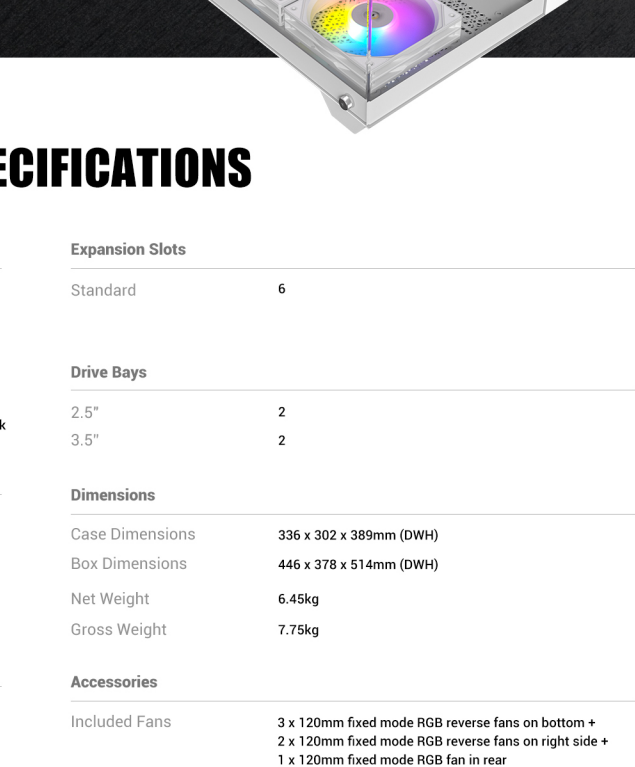

> 40mm

AMPLE CABLE MANAGEMENT SPACE

97mm of cable management space ensures your PC build looks neat.

97mm

DIMENSIONS

336 x 302 x 389mm (DWH)

SPECIFICATIONS

Main Spec