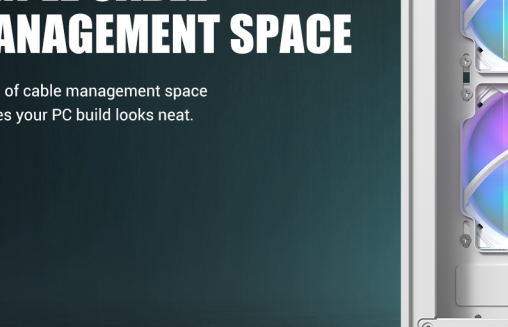

AMPLE CABLE MANAGEMENT SPACE

97mm of cable management space ensures your PC build looks neat.

97mm